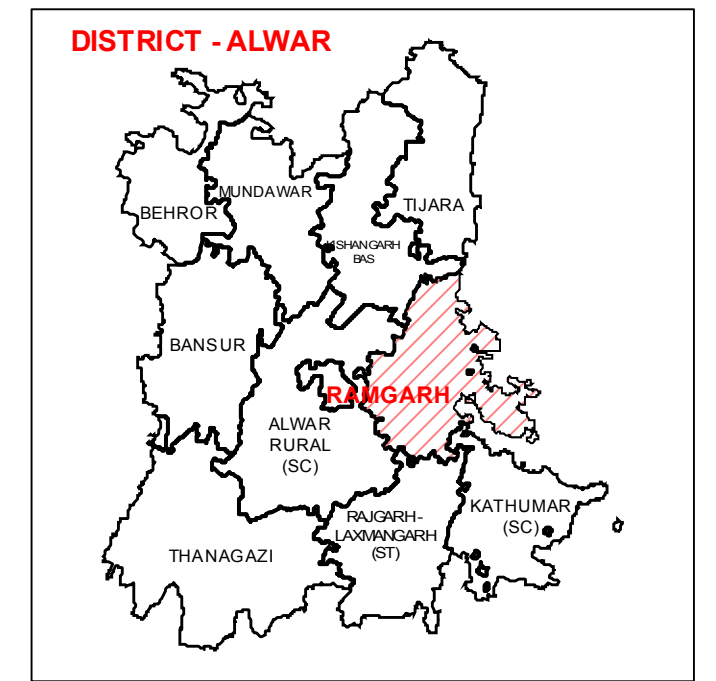

ASSEMBLY CONSTITUENCY - RAMGARH-67 DISTRICT - ALWAR

Legend

- Tehsil Headquarter
- ILR Headquarter
- Patwar Circle Headquarter
- Tehsil Boundary
- ILR Circle Boundary
- Patwar Circle Boundary
- Village Boundary

State Remote Sensing Application Centre
DST, GoR, Jodhpur