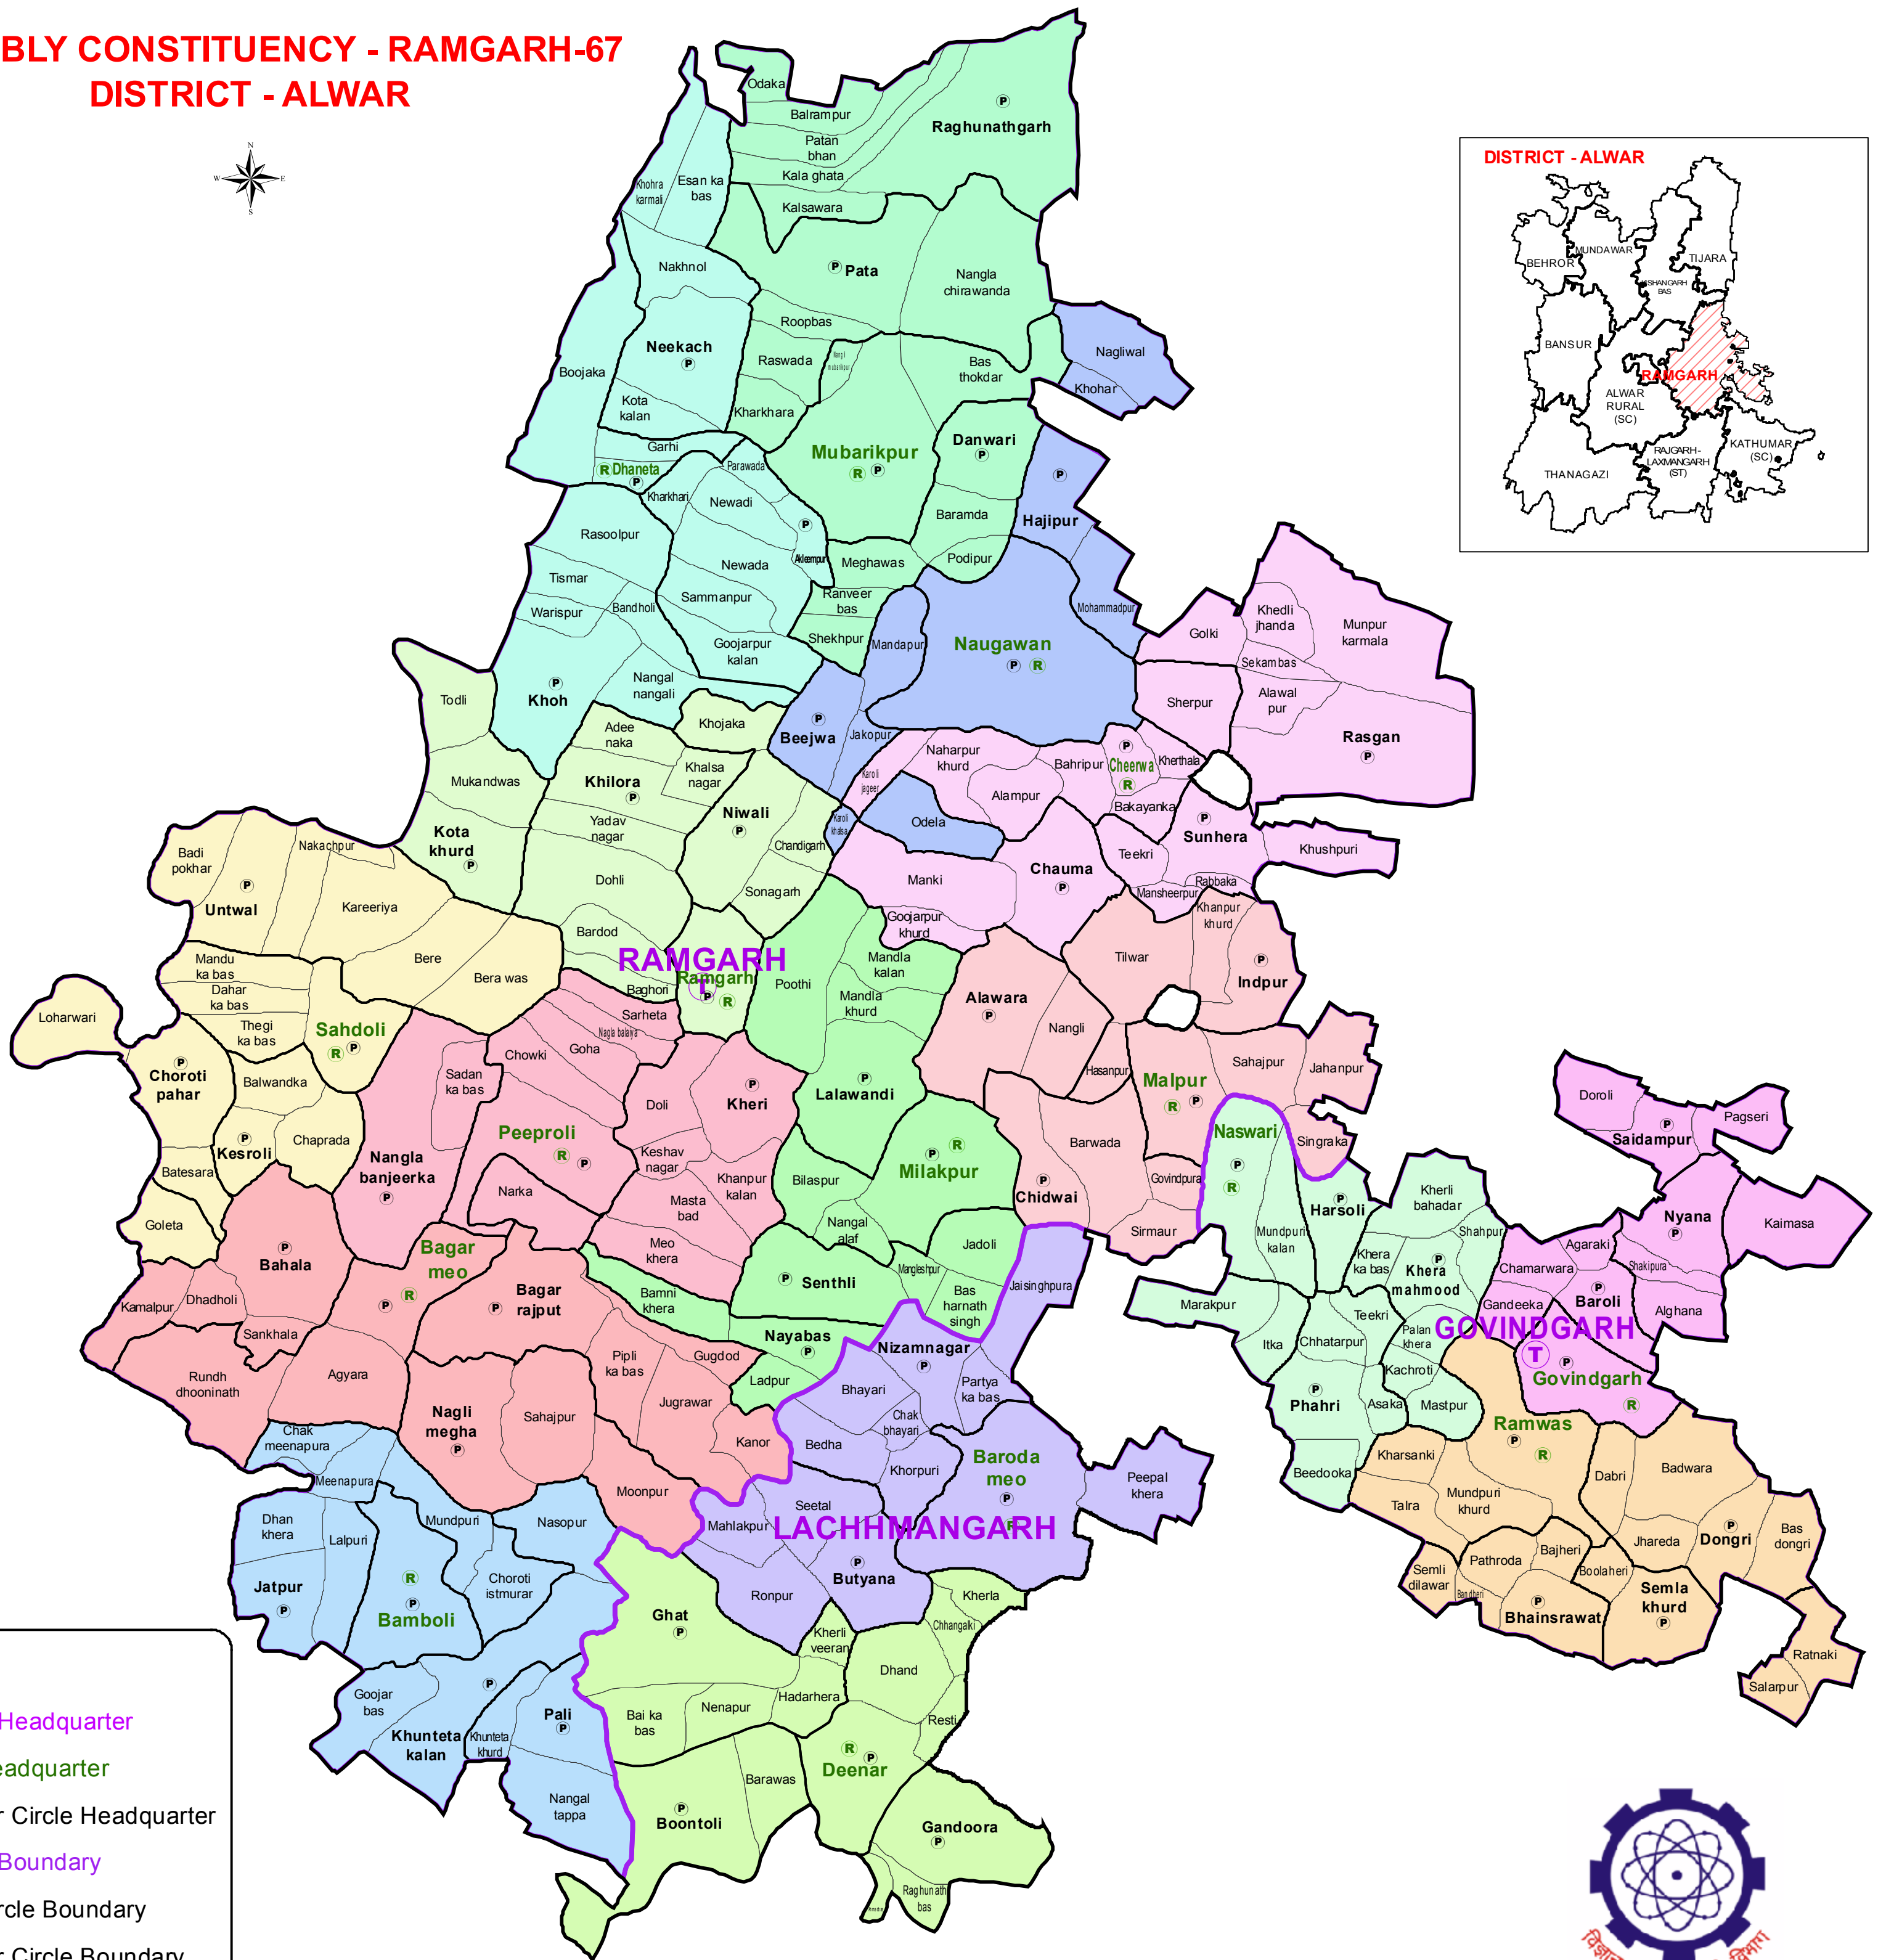

ASSEMBLY CONSTITUENCY - RAMGARH-67 DISTRICT - ALWAR

Legend

- Tehsil Headquarter
- ILR Headquarter
- Patwar Circle Headquarter
- Tehsil Boundary
- ILR Circle Boundary
- Patwar Circle Boundary
- Village Boundary

State Remote Sensing Application Centre
DST, GoR, Jodhpur